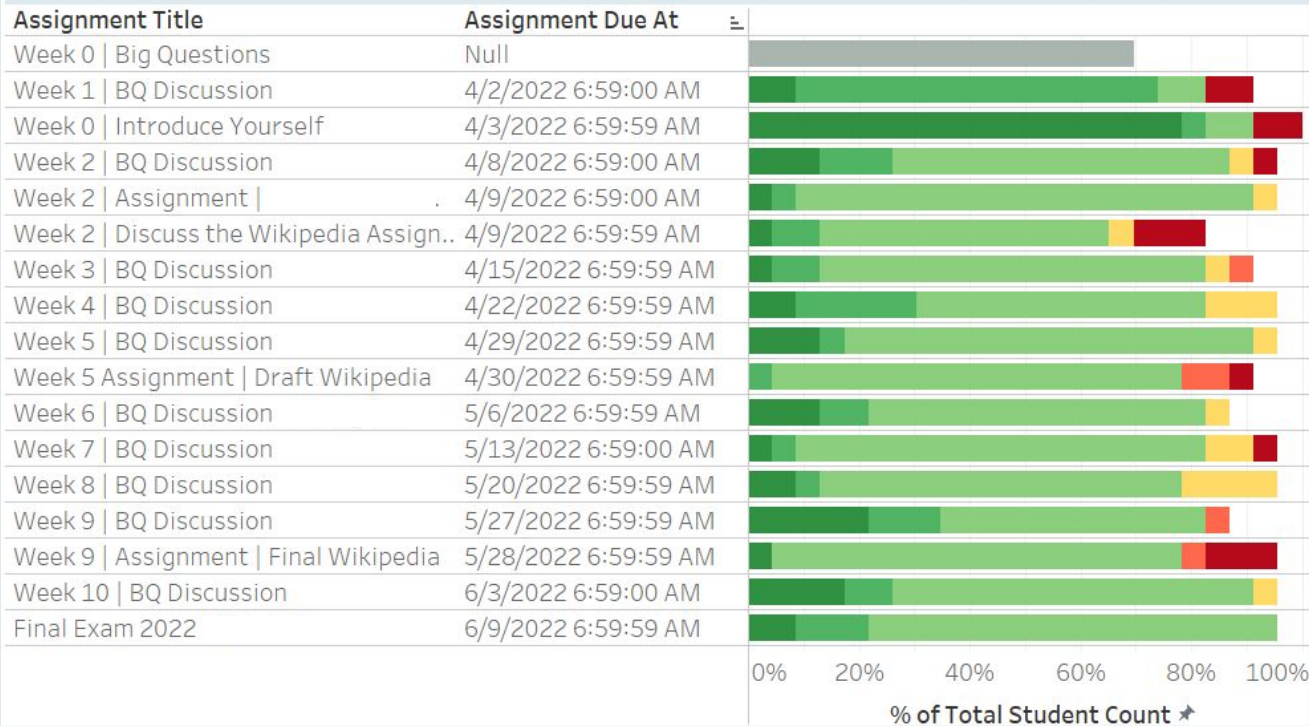

Assignment submission

Assignment submission activities

Student groups - with intl

- (All)
- First gen & under-rep students
- First gen or under-rep students
- International
- Not first gen, Not under-rep students

Class Section Enrolled At End of Term Flag

Yes

Submission time

- no due date
- late by more than 48 hours
- late by 48 hours
- late by 24 hours
- 0-24 hours ahead
- 24-48 hours ahead
- more than 48 hours ahead