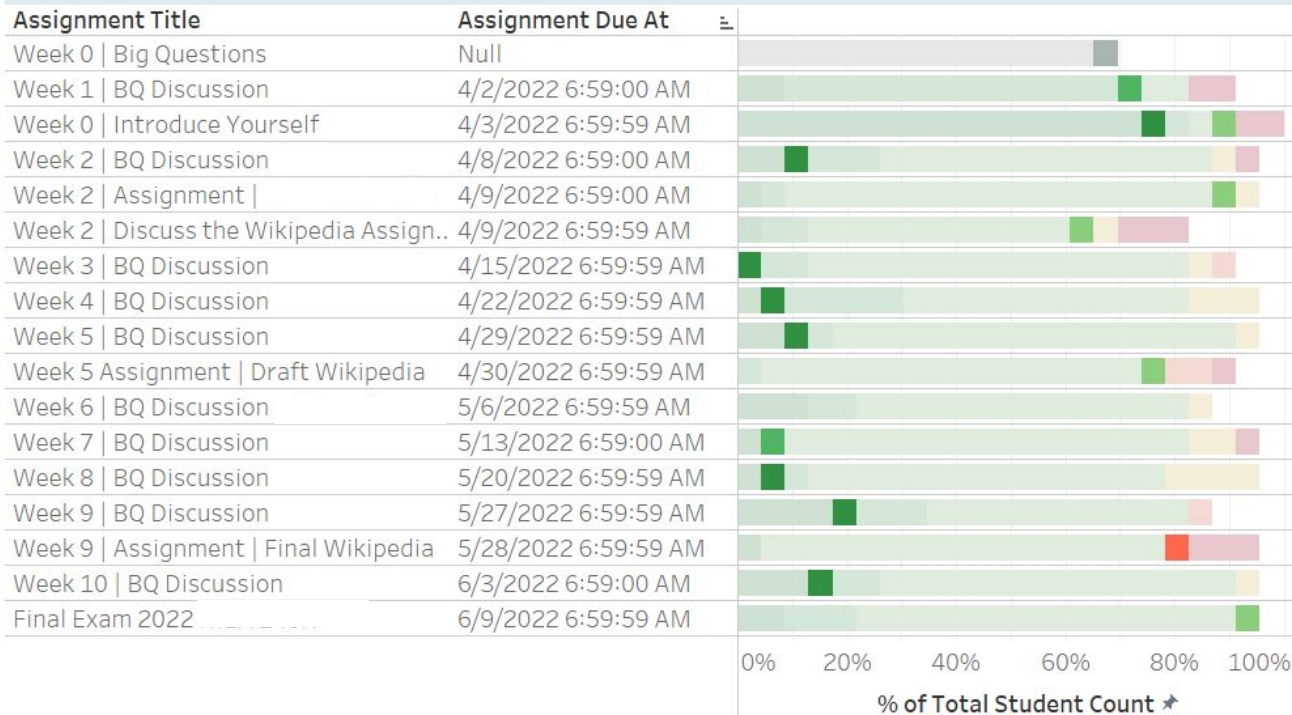

Assignment submission

Assignment submission activities

Student groups - with intl

⊙ (All)

- First gen & under-rep students
- First gen or under-rep students
- International
- Not first gen, Not under-rep students

Class Section Enrolled At End of Term Flag

Yes

Submission time

- no due date
- late by more than 48 hours
- late by 48 hours
- late by 24 hours
- 0-24 hours ahead
- 24-48 hours ahead
- more than 48 hours ahead